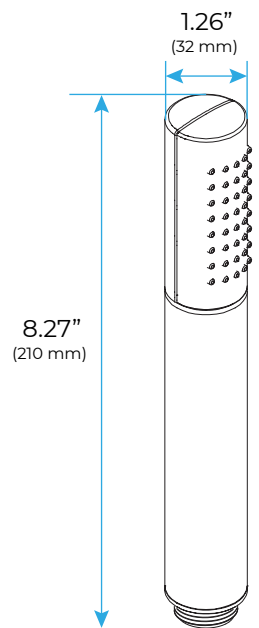

WALL MOUNT MATTE BLACK ROUND SHOWER HEAD WITH 2-WAY CONCEALED THERMOSTATIC MIXER SHOWER SET WITH ROUND HANDHELD SHOWER SPECIFICATIONS

Shower Head

1/2" NPT inlets
Easy clean nozzles
Flow Rate: 9.5L/min 2.5 GPM

Available in multiple sizes

Mixer Connections

Hand Shower

All dimensions and specifications are nominal and may vary. Use actual products for accuracy in critical situations.