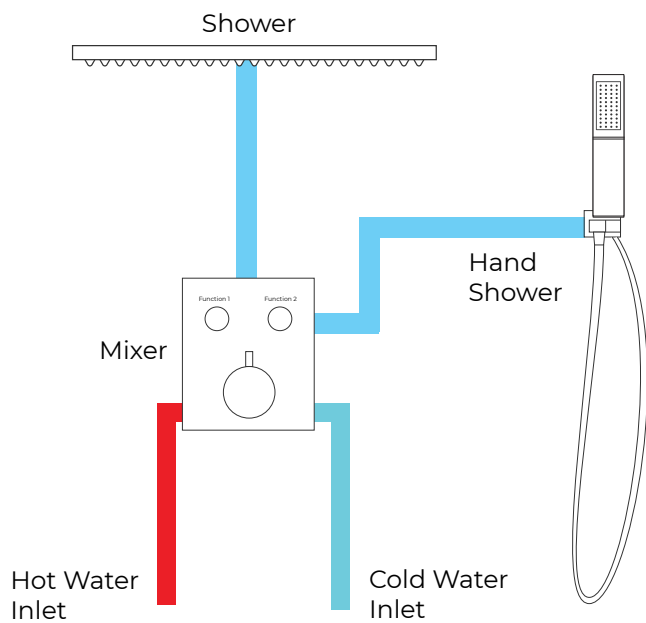

WALL MOUNT MATTE BLACK ROUND SHOWER HEAD WITH 2-WAY CONCEALED THERMOSTATIC MIXER SHOWER SET WITH ROUND HANDHELD SHOWER SPECIFICATIONS

Shower Head

1/2" NPT inlets
Easy clean nozzles
Flow Rate: 9.5L/min 2.5 GPM

Available in multiple sizes

Mixer Connections

Hand Shower

All dimensions and specifications are nominal and may vary. Use actual products for accuracy in critical situations.